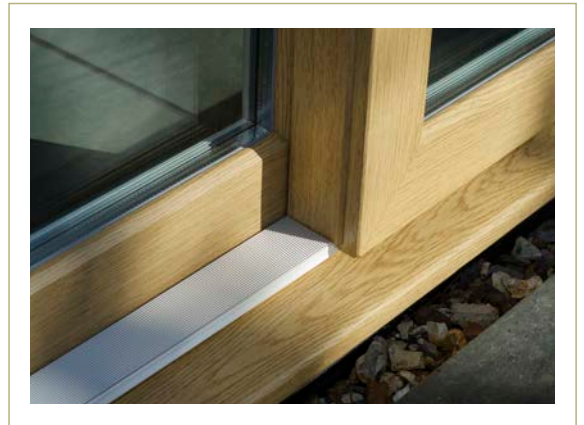

HERITAGE

WINDOW COLLECTION

BY DECEUNINCK