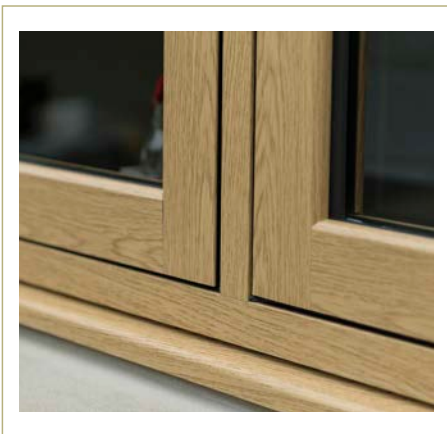

HERITAGE WINDOW COLLECTION

FLUSH SASH WINDOW

Designed to replicate the appearance of timber, Flush Sash windows are distinguished by sashes that close into the frame and finish flush with the face of the window. Flush Sash windows typically have frames that appear the same width, known as 'equal sightlines' this look is achieved using dummy sashes, something that undoubtedly improves the overall appearance of your property.