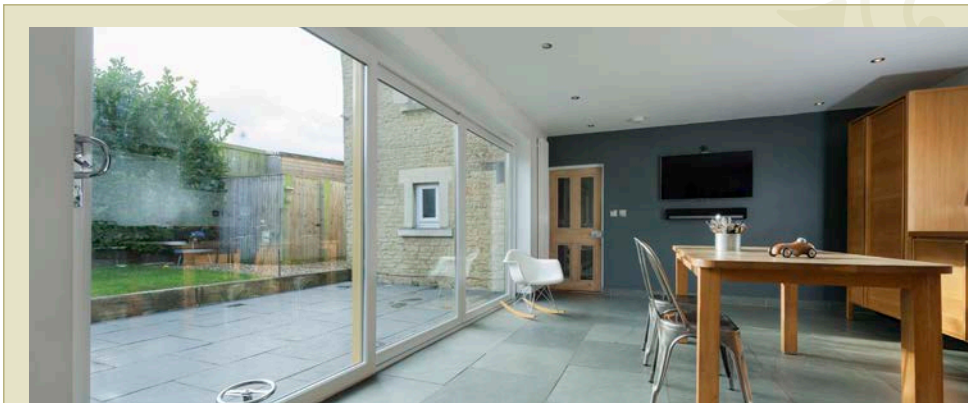

HERITAGE WINDOW COLLECTION

OUR HERITAGE DOORS
HAVE THE PERFECT
BALANCE BETWEEN
ENERGY EFFICIENCY
SECURITY AND DESIGN