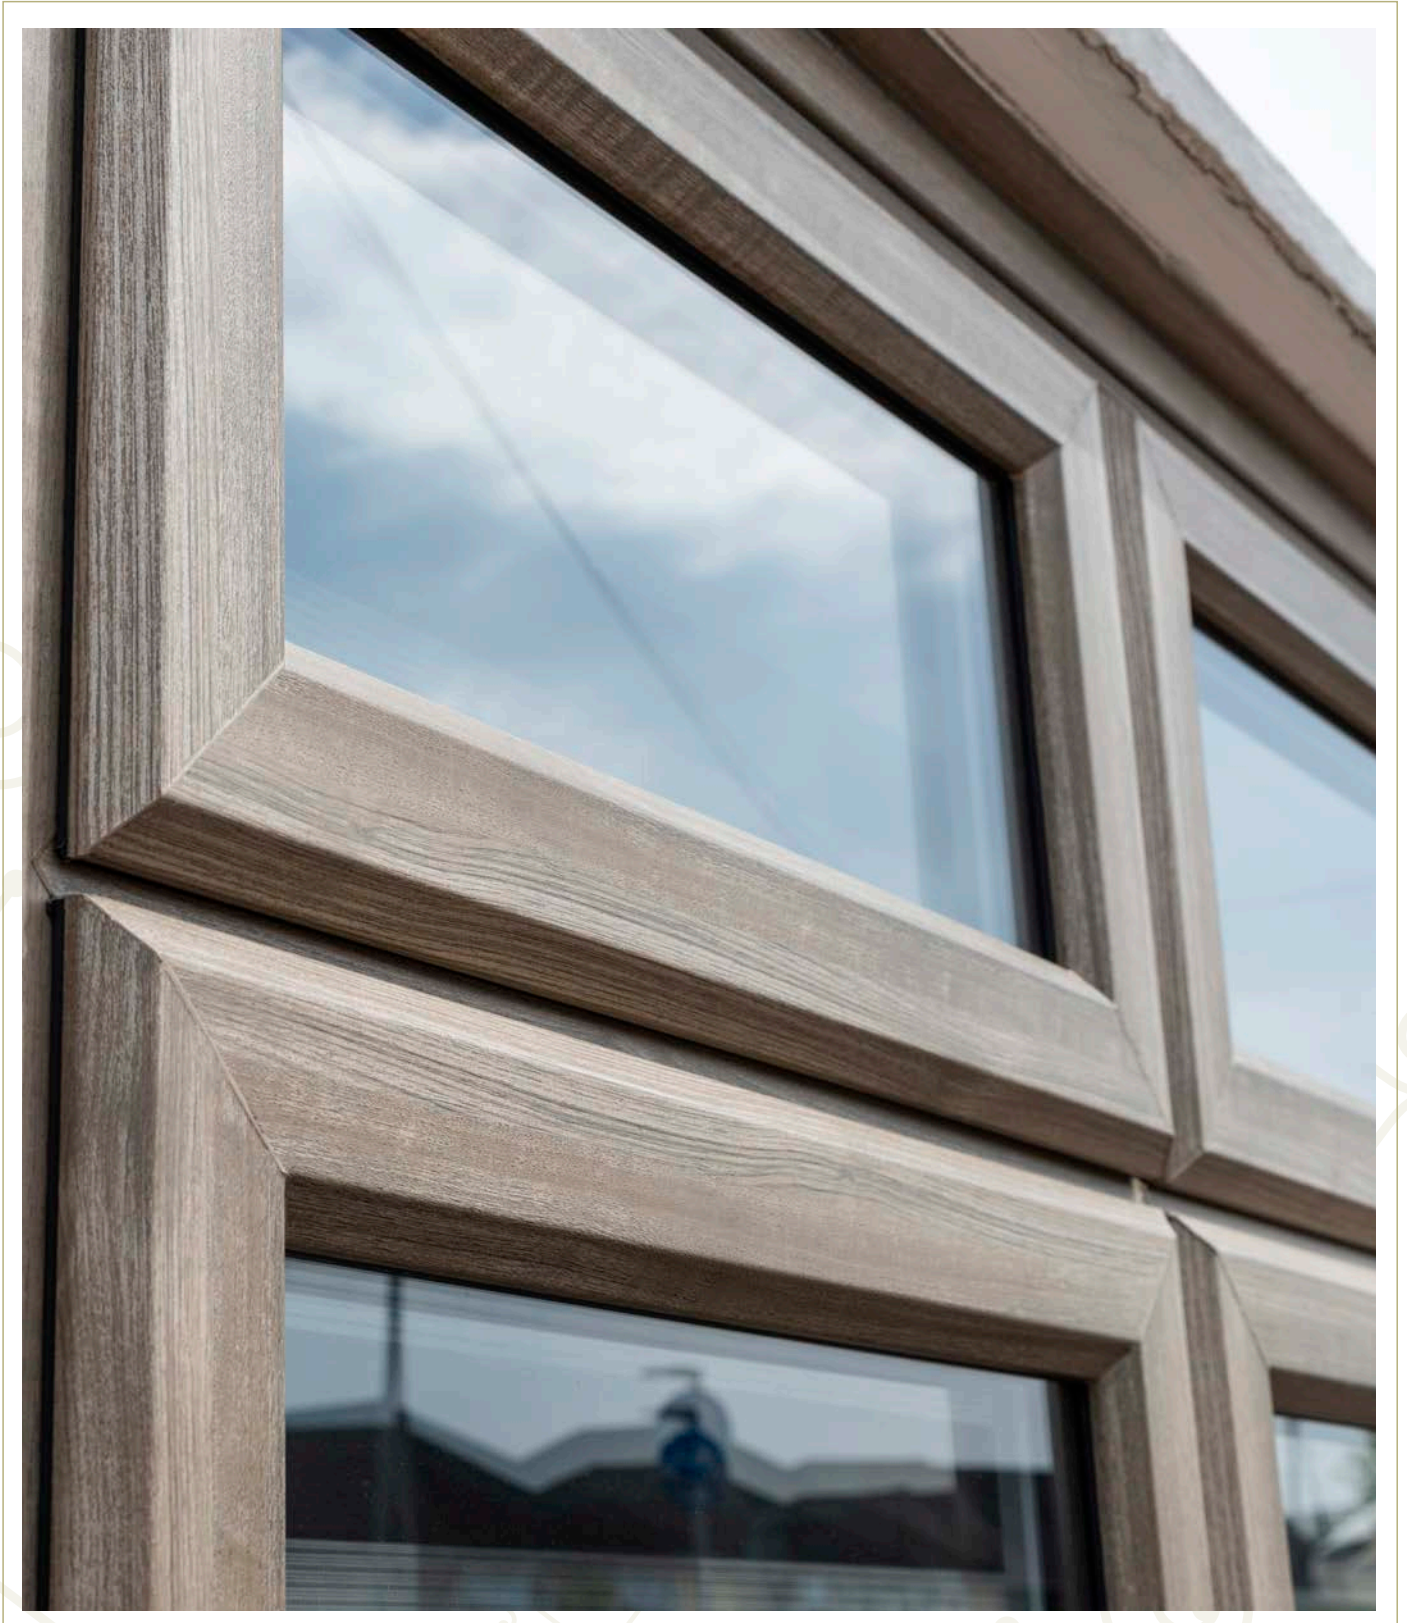

HERITAGE WINDOW COLLECTION