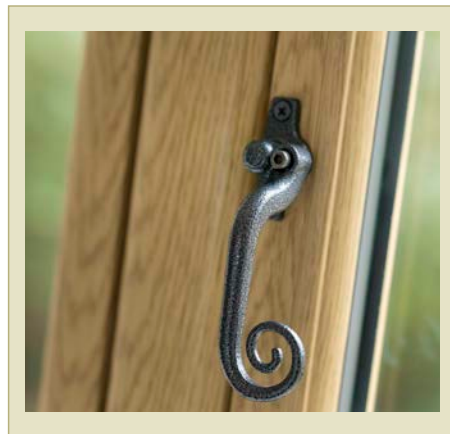

HERITAGE WINDOW COLLECTION

FLUSH SASH WINDOW

Designed to replicate the appearance of timber, Flush Sash windows are distinguished by sashes that close into the frame and finish flush with the face of the window. Flush Sash windows typically have frames that appear the same width, known as 'equal sightlines' this look is achieved using dummy sashes, something that undoubtedly improves the overall appearance of your property.